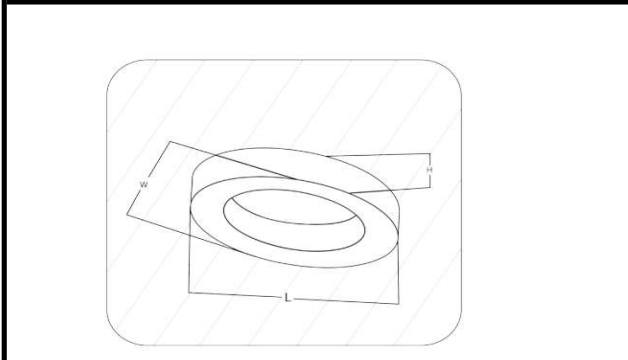

Sovitron Interior Pvt.Ltd.

| | |
|--------------------|---------------------------------------|
| Model Name | Jetta Ring Oval Surface /DLARJOVDS-35 |
| Description | Architectural Light |

| Technical description | Image |
|-----------------------|-------|
|-----------------------|-------|

| | |
|----------------------------|----------------------------------------|
| Dimension | Custom dimension H=60/90/95mm |
| Frame | Aluminium |
| Color Tempertaure | 5700K |
| Power | 35W |
| Total Luminous Flux | 2800 lm |
| Efficacy | 80 lm/W |
| IP rating | 50 |
| Color Rendering | ≥80 |
| Mounting | Surface |
| Optics | White Opal Diffuser |
| Dimming | NON-Dimmable |
| Operating Voltage | 220-240 VAC |
| Standard Lifetime | L70 minimum at 50,000 burning hours |

Dimension diagram

HEIGHT-60/90/95

Custom dimension, coating and installation available upon request

Remarks:-

Address: Plot #7 Saroorpur-Nangla Industrial Area,Ballabgarh-Sohna Road,Faridabad-121005
Email: info@sovitron.com